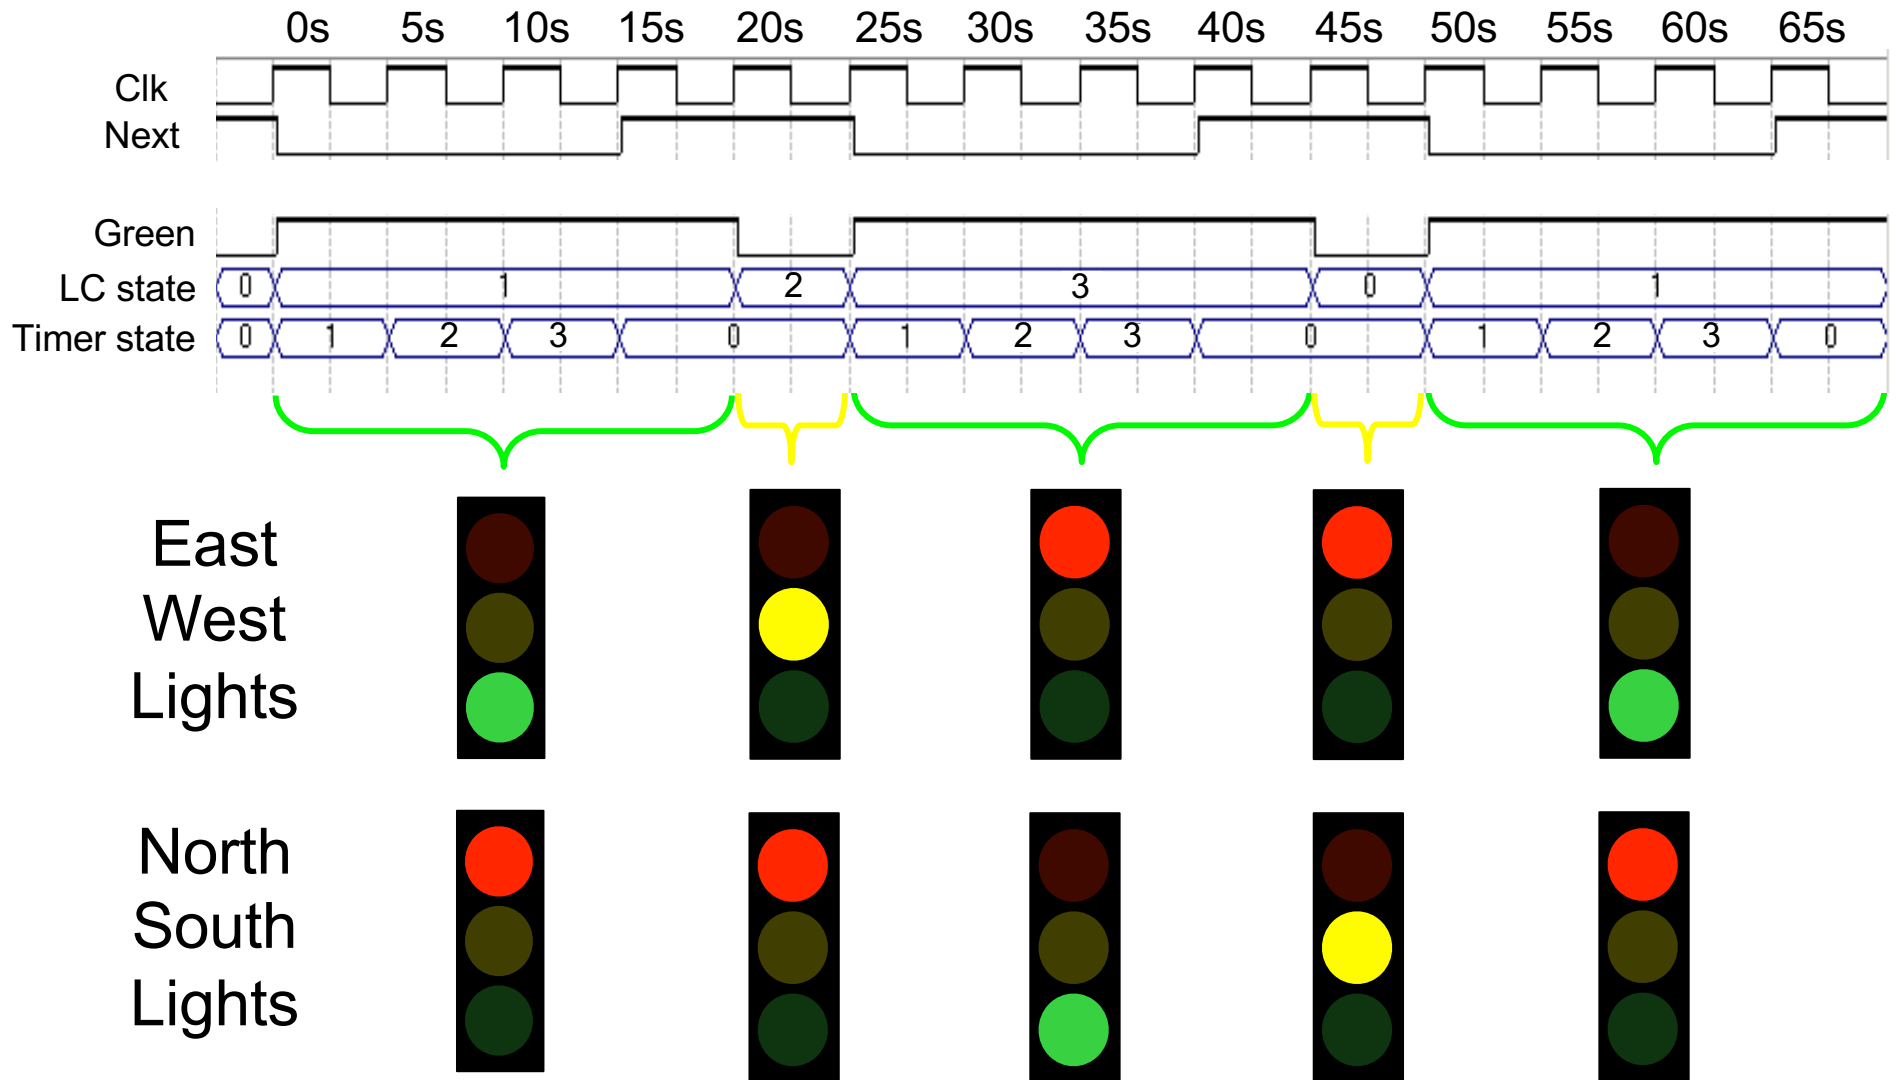

Traffic Light Controller Operation

Traffic Light Controller Operation

Light Controller FSM

Timer FSM

Traffic Light Controller Operation

Light Controller FSM

Timer FSM

Traffic Light Controller Operation

Light Controller FSM

Timer FSM

Traffic Light Controller Operation

Light Controller FSM

Timer FSM

Traffic Light Controller Operation

Light Controller FSM

Timer FSM

Traffic Light Controller Operation

Light Controller FSM

Timer FSM