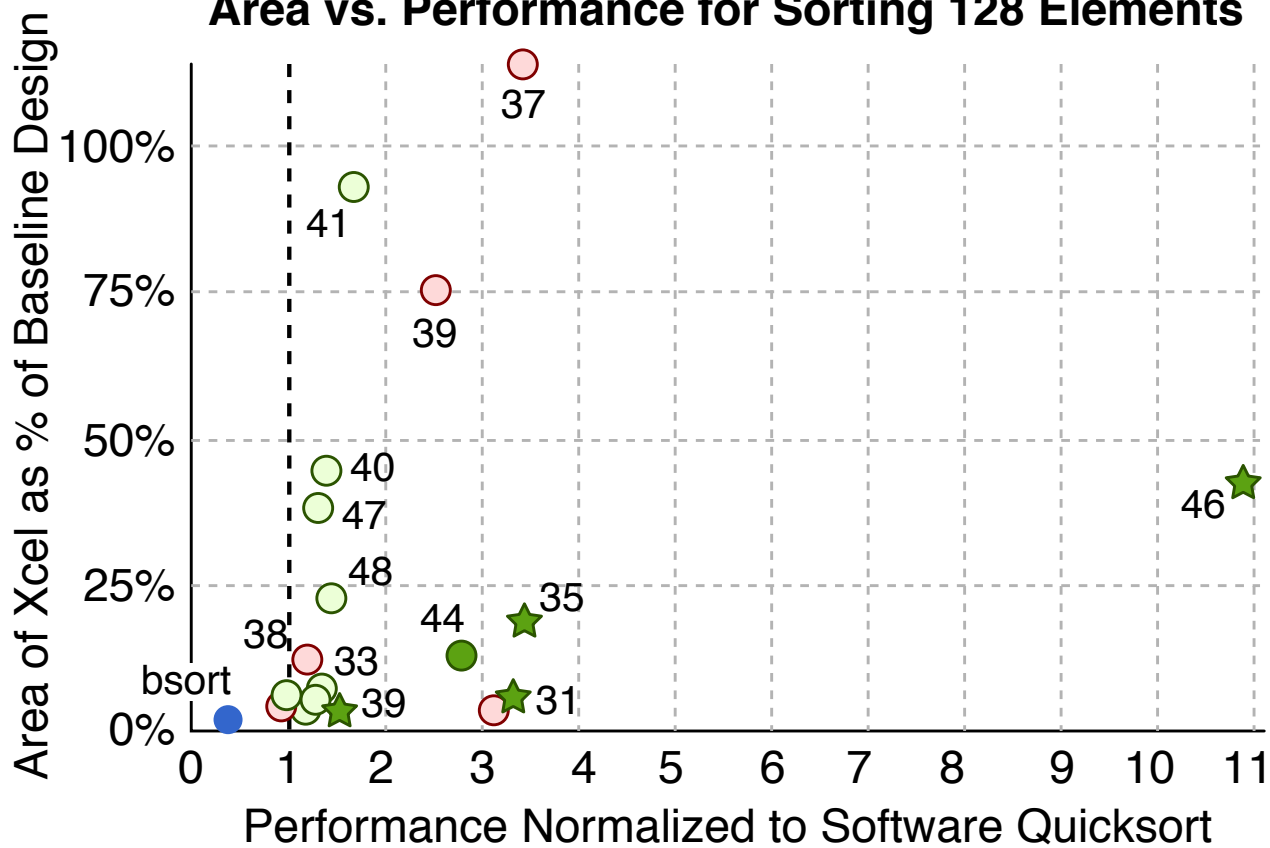

Area vs. Performance for Sorting 128 Elements